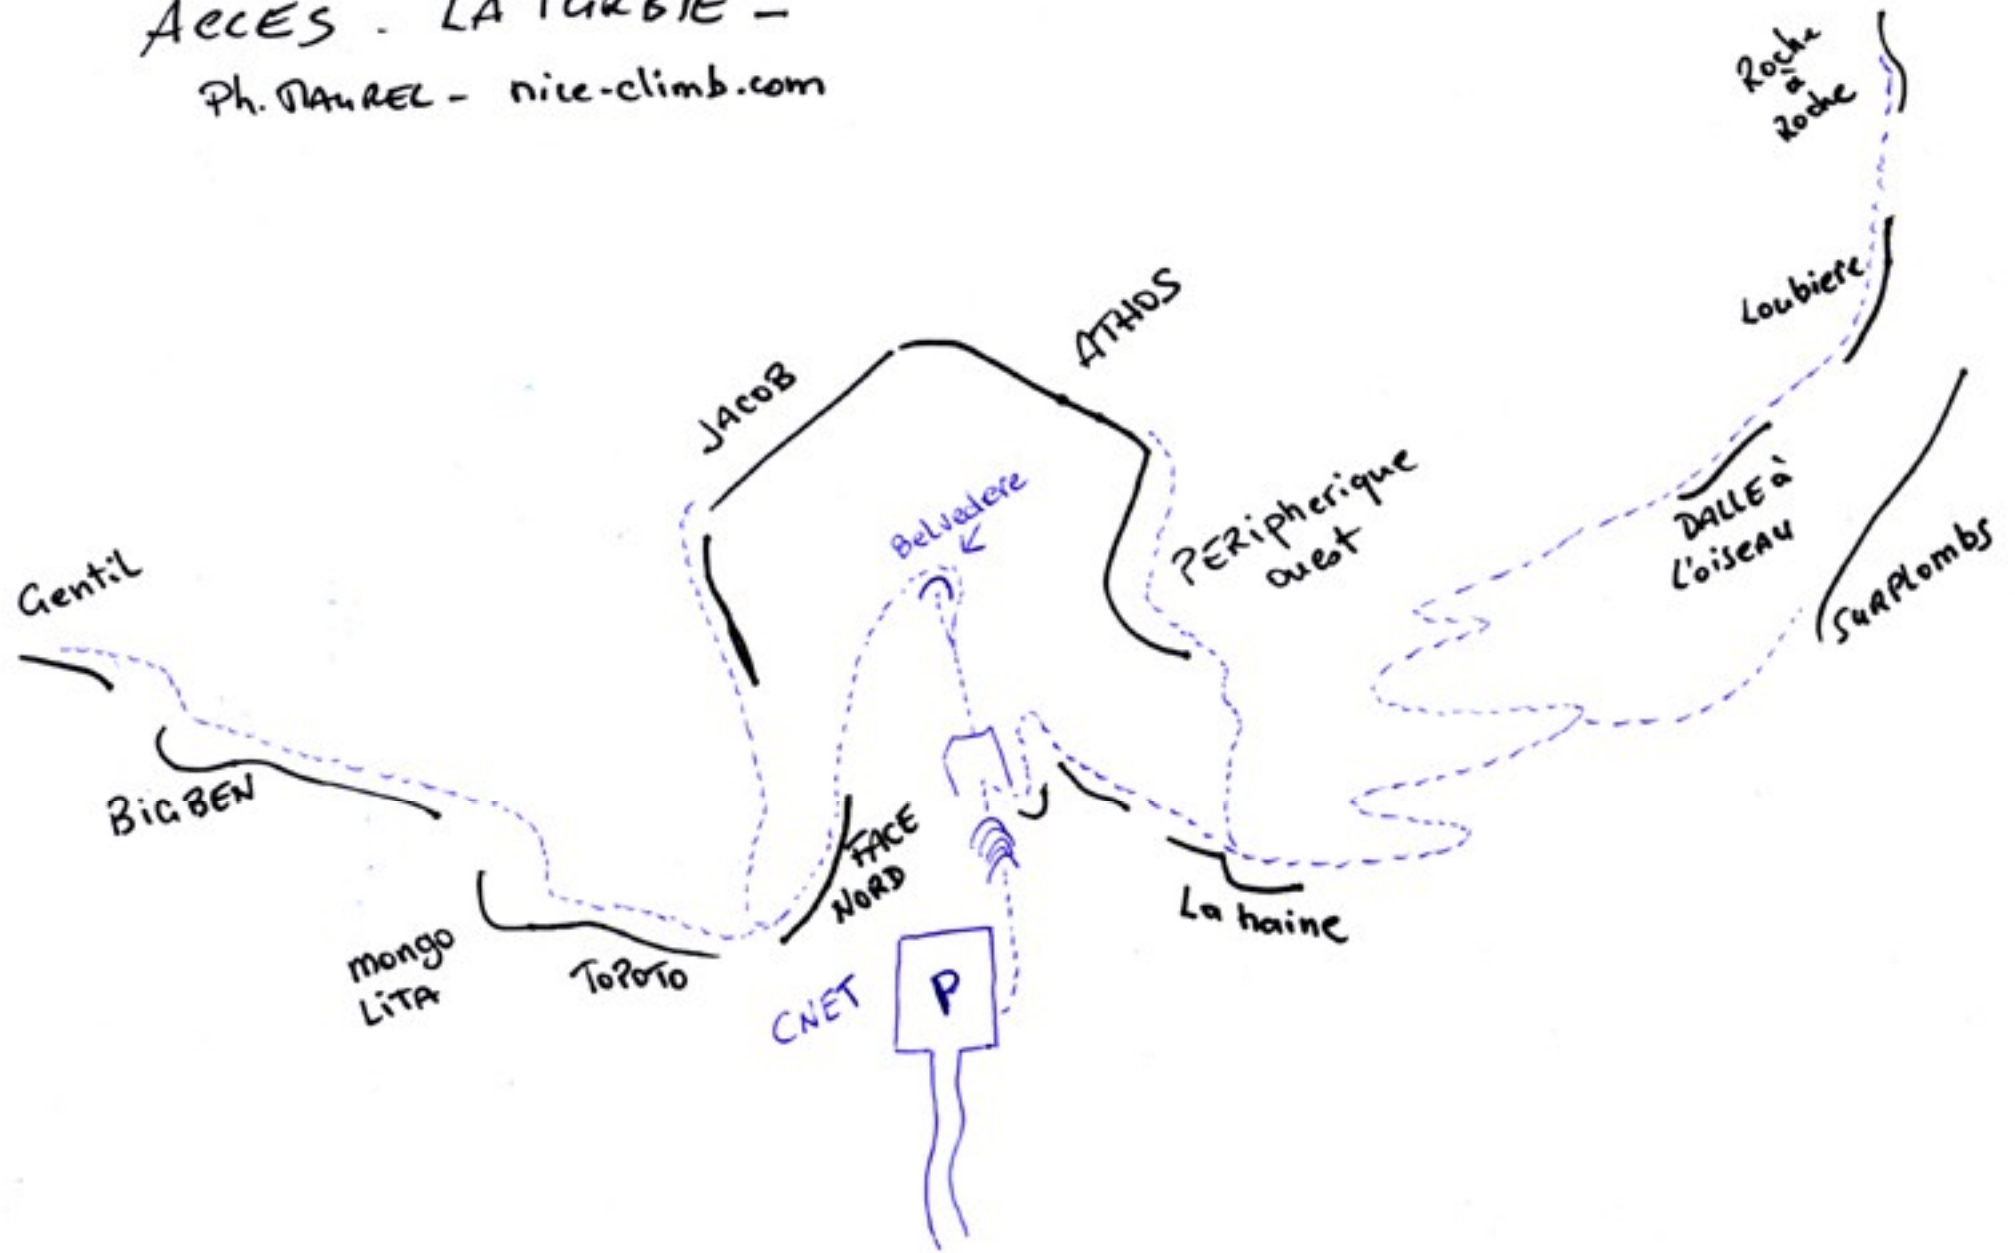

# ACCÈS - LATURBIE -

Ph. DAUREL - nice-climb.com

This document was created with Win2PDF available at <http://www.win2pdf.com>.  
The unregistered version of Win2PDF is for evaluation or non-commercial use only.  
This page will not be added after purchasing Win2PDF.