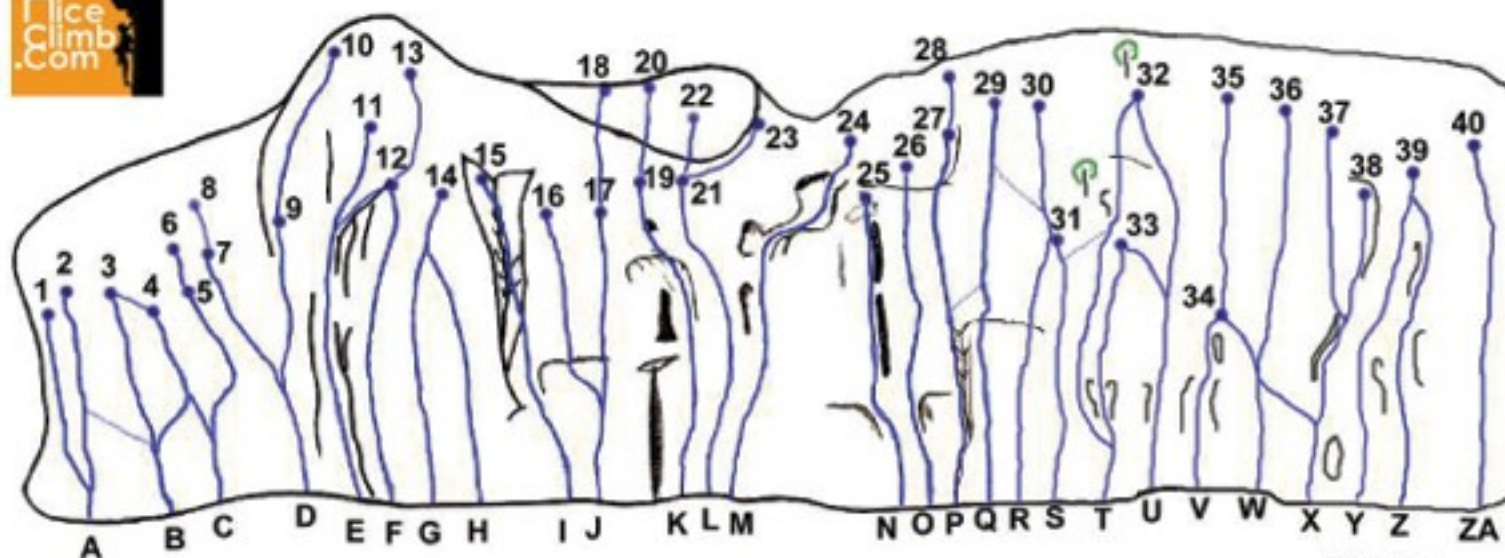

Castillon - Secteur Arcade

A1: La niaque, 7c+
A2: Barjoland, 8b

B2: Total jobard, 8b+
B3: Alien carnage, 8c+
B4: Ulimat Doom, 8b+
C3: Super Doom, 7c+/8a
C4: Doom, 7c/c+
C5: Final Fantasy, 8a+
C6: Taille fine, 8b+
C10: Final kombat, 8c

D7: Mass destruction, 8a+
D8: Mass destruction, 8b
D9: Mortal Kombat, 7c+
D10: Mortal Kombat, 8b

E11: Star Gladiator, 7b+
E12: Starlette, 7a+
E13: Ultimate mort de faim, 7c

F12: Crash bandicoot, 7b
G14: L'OV 7c

H14: Fatal fury, 7a+

I15: Dragon ball Z, 6c+

J16: Burning road, 7a
J17: Pandemonium, 7a+
J18: Trace directe, 8a

K19: Phantasmagoria, 6c+
K20: Fantasma a gogo, 7b+

L21: Derniere croisade, 6c
L22: Mini mule, 8a/8a+
L23: Le piege, 7a

M24: Tomb raider, 6b+
N25: Time crisis, 6c+
O26: Moon Kiss, 7c

P27: Odd World, 7a+
P28: Odd World, 7b+
P29: Odd World empire, 7c

Q29: Empire du milieu, 7c+

R29: Full / Empire, 7c+/8a
R30: Full monty, 7c+
R31: Full monty light, 7c